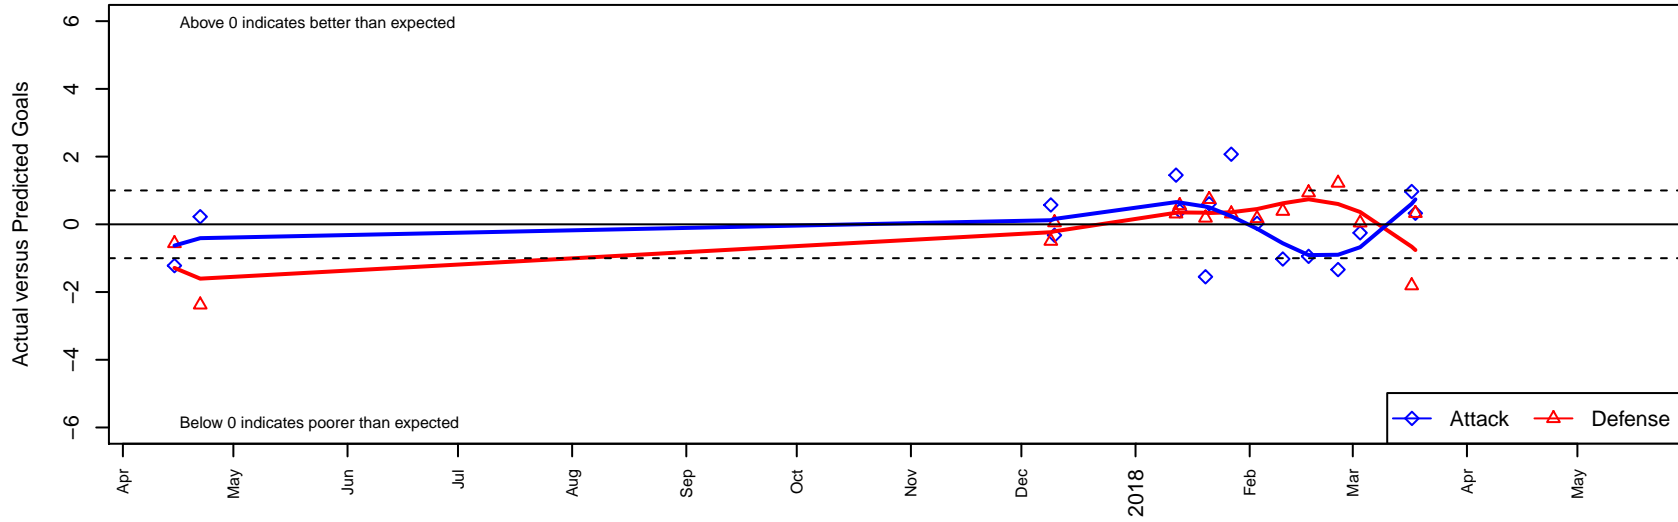

Santos FC Cruzeiro B99

Santos FC
 Hubbard, OR
 B99 total strength=1803
 attack=32.52 defense=32.17
 spr league = PTT Win B99 Premier

alt names used:
 SANTOS FC CRUZEIRO (OR)
 Santos FC 99B Cruzeiro
 Santos FC Cruzeiro (OR)

Venues played:
 2016 OYS State Cup B99
 2017 Timbers Winter Showcase 1999 FWRL U
 2017 FWRL NW B99
 2017 PTT Winter B99 Premier

Santos FC Cruzeiro B99
 Dots are actual minus expected GF (blue circles) and GA (red triangles).
 Blue line is smoothed change in attack strength. Red is smoothed change in defense strength.

**attack and defense variance (black dot)
relative to other teams
and top 10 in region**

**attack and defense rating
relative to others at age
and all opponents in last 13 months**

Performance relative to 13 month average