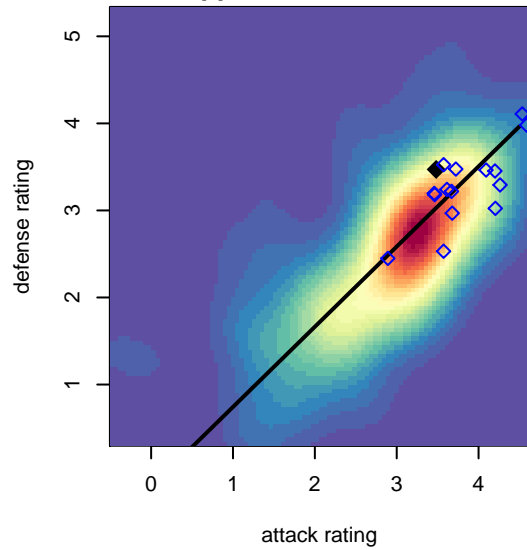

Santos FC Cruzeiro B99

Santos FC
 Hubbard, OR
 B99 total strength=1803
 attack=32.52 defense=32.17
 spr league = PTT Win B99 Premier

alt names used:
 SANTOS FC CRUZEIRO (OR)
 Santos FC 99B Cruzeiro
 Santos FC Cruzeiro (OR)

Venues played:
 2016 OYS State Cup B99
 2017 Timbers Winter Showcase 1999 FWRL U
 2017 FWRL NW B99
 2017 PTT Winter B99 Premier

Santos FC Cruzeiro B99
 Dots are actual minus expected GF (blue circles) and GA (red triangles).
 Blue line is smoothed change in attack strength. Red is smoothed change in defense strength.

**attack and defense variance (black dot)
relative to other teams
and top 10 in region**

**attack and defense rating
relative to others at age
and all opponents in last 13 months**

Performance relative to 13 month average