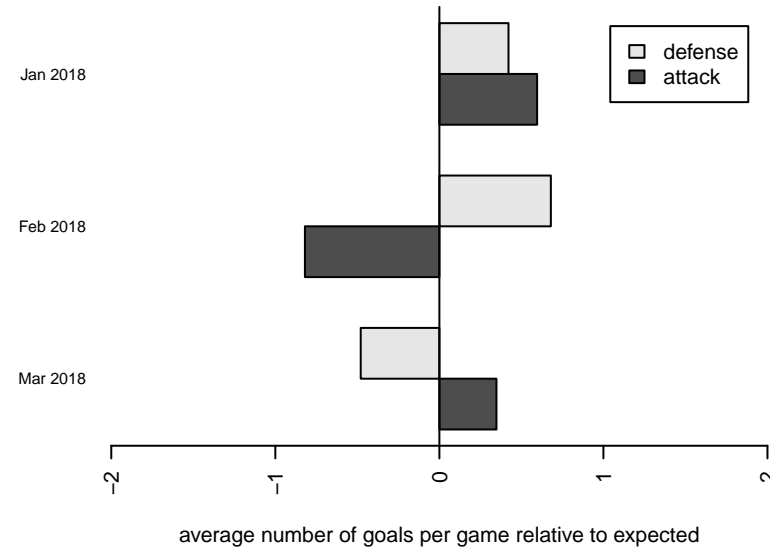

Performance relative to 13 month average