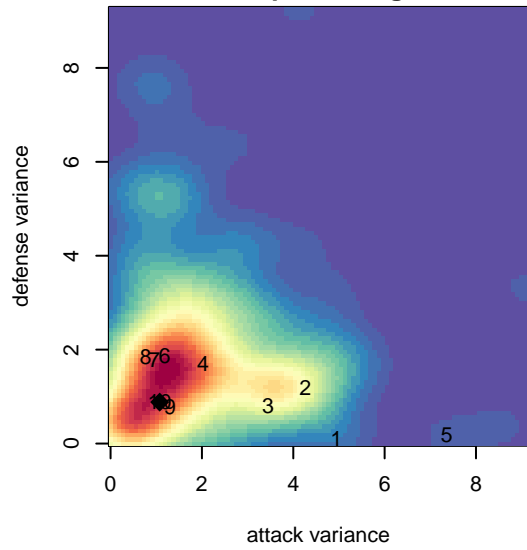

Santos FC Cruzeiro B99

Santos FC
 Hubbard, OR
 B99 total strength=1803
 attack=32.52 defense=32.17
 spr league = PTT Win B99 Premier

alt names used:
 SANTOS FC CRUZEIRO (OR)
 Santos FC 99B Cruzeiro
 Santos FC Cruzeiro (OR)

Venues played:
 2016 OYS State Cup B99
 2017 Timbers Winter Showcase 1999 FWRL U
 2017 FWRL NW B99
 2017 PTT Winter B99 Premier

Santos FC Cruzeiro B99
 Dots are actual minus expected GF (blue circles) and GA (red triangles).
 Blue line is smoothed change in attack strength. Red is smoothed change in defense strength.

**attack and defense variance (black dot)
relative to other teams
and top 10 in region**

**attack and defense rating
relative to others at age
and all opponents in last 13 months**

Performance relative to 13 month average